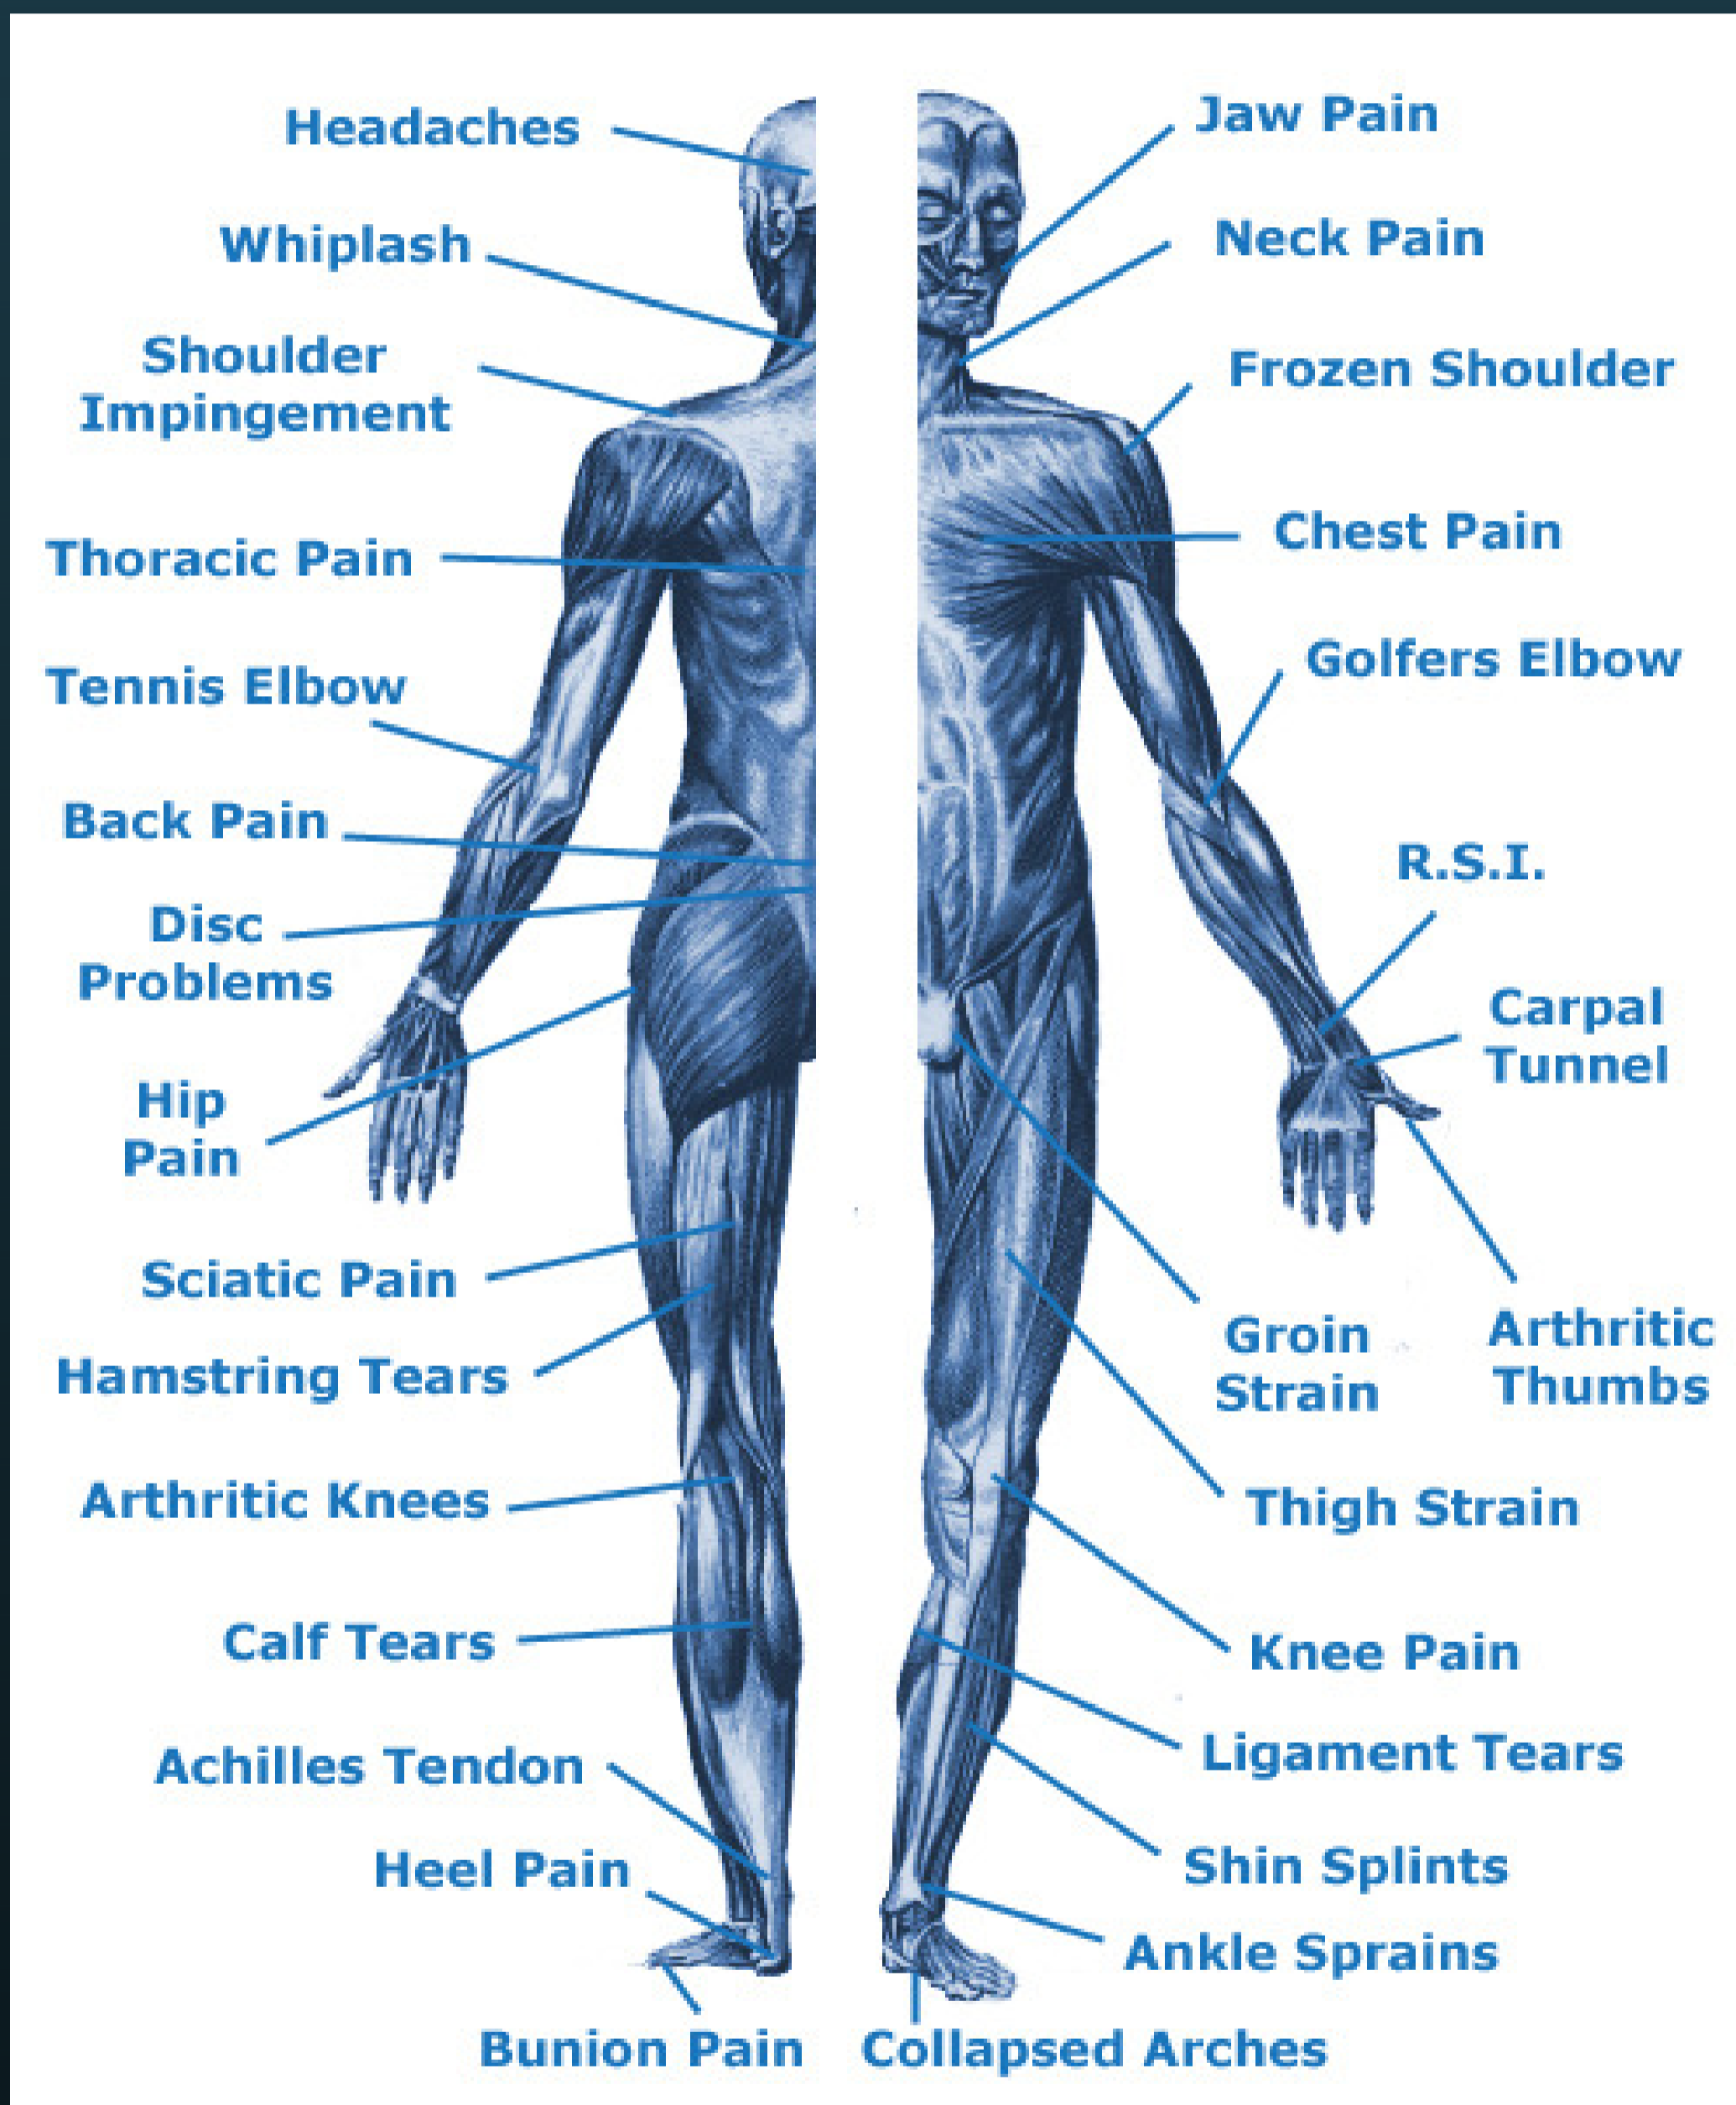

Joy Lane Clinic

Osteopathy, Physiotherapy & Sports Injury Clinic

Osteopath's treat more than you think!

Our Moto "Find it, fix it, leave it alone"

12 Joy Lane Whitstable CT5 4LS

01227 266439

www.joylaneclinic.co.uk